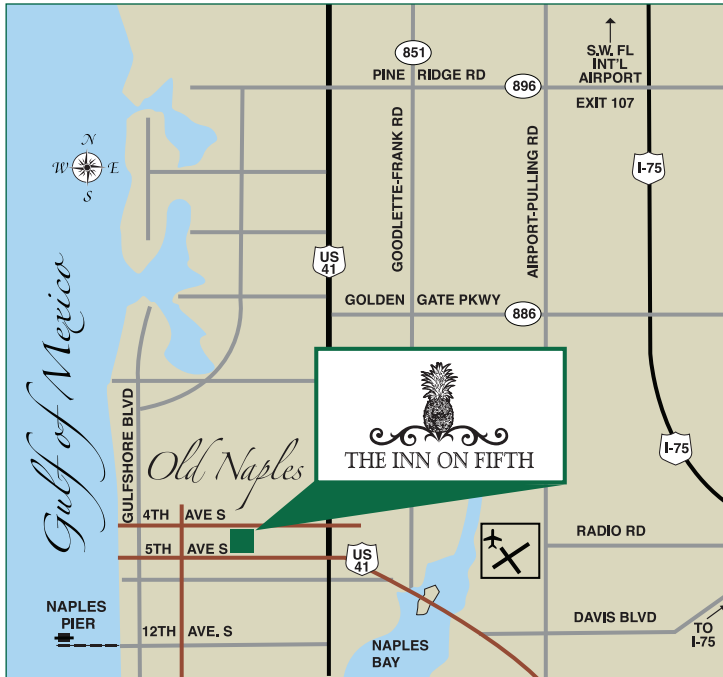

699 Fifth Avenue South | Naples, Florida 34102

888.403.8778 | 239.403.8777 | fax: 239.403.8778

www.innonfifth.com

Directions

Centrally located on 5th Avenue South, only 6 blocks to beaches of Gulf of Mexico.

From the North: From I-75 take exit 107 (Pine Ridge Road), west to US 41, turn left (south) on US 41.

Five miles to 5th Avenue South. Turn right. 1-1/2 blocks on right. Valet parking.

From the South: I-75 to exit 101. Turn left and go under underpass. Take first right onto Davis Blvd.

Follow Davis 5 miles to US 41 and merge right. US 41 becomes Fifth Ave. Hotel is on the right.